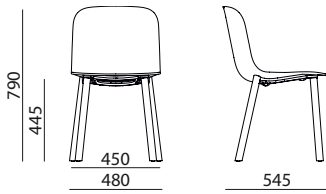

# Guri 4 Legs Wood

Ander Lizaso

570x670x1080mm 2 units

Chair without arms, with 4-legged base in natural varnished or black stained oak wood.

Seat and backrest in one-piece polypropylene + fiberglass.

Unupholstered, upholstered seat only or fully upholstered. With polypropylene glides, felt glides at an additional cost.