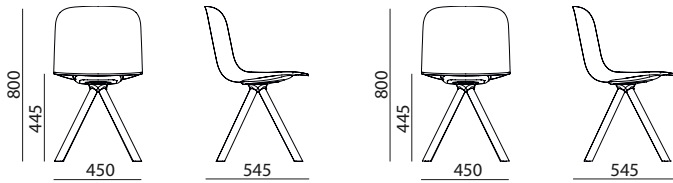

# Guri Pyramid Fixed

Ander Lizaso

570x670x1080mm 2 units

Pyramidal chair without swivel and without arms, with powder coated aluminium base or natural varnished oak wood base.

Seat and backrest in one-piece polypropylene + fiberglass.