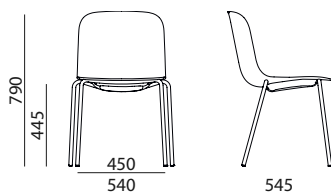

# Guri 4 Legs

Ander Lizaso

600x680x1170mm 4 units

Stackable chair without arms, with powder coated steel tubular base of Ø18mm.

Seat and backrest in one-piece polypropylene + fiberglass.

Unupholstered, upholstered seat only or fully upholstered. With polypropylene glides, felt glides at an additional cost.