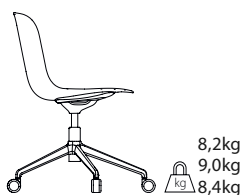

Without Arms

NON UPHOLSTERED Polypropylene

GR37/P 321

SEAT UPHOLSTERED Group D

GR37/D 382

SEAT UPHOLSTERED Group C & COF

GR37/C 393

SEAT UPHOLSTERED Group B & Valencia

GR37/B 409

SEAT UPHOLSTERED Group A & COL

GR37/A 437

SEAT UPHOLSTERED Soft leather

GR37/L 433

FULLY UPHOLSTERED Group D

GR38/D 442

FULLY UPHOLSTERED Group C & COF

GR38/C 461

FULLY UPHOLSTERED Group B & Valencia

GR38/B 490

FULLY UPHOLSTERED Group A & COL

GR38/A 541

FULLY UPHOLSTERED Soft leather

GR38/L 601

NOTE: PLEASE SPECIFY IN YOUR ORDER IF YOU WANT EITHER SOFT OR HARD CASTERS. IF NO SPECIFICATION IS GIVEN, HARD CASTERS WILL BE USED.
Linear footage: Seat only 0,52m/3 feet. Fully upholstered 0,92m/15 feet. For projects, please check with the factory.