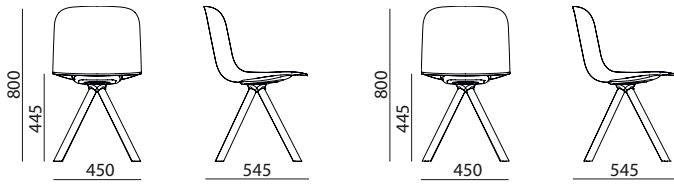

# Guri Pyramid Swivel

Ander Lizaso

570x670x1080mm 2 units

Pyramidal chair without swivel and without arms, with powder coated aluminium base or natural varnished oak wood base.

Seat and backrest in one-piece polypropylene + fiberglass.