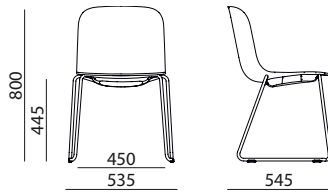

# Guri Sled

Ander Lizaso

600x680x1170mm 4 units

Stackable chair without arms, with powder coated steel tubular sled base of Ø14mm.

Seat and backrest in one-piece polypropylene + fiberglass.

Unupholstered, upholstered seat only or fully upholstered. With translucent glides, felt glides with additional cost.