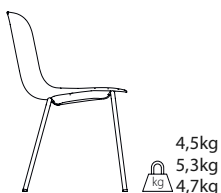

Without Arms

NON UPHOLSTERED Polypropylene

GR05/P 165

SEAT UPHOLSTERED Group D

GR05/D 226

SEAT UPHOLSTERED Group C & COF

GR05/C 237

SEAT UPHOLSTERED Group B & Valencia

GR05/B 253

SEAT UPHOLSTERED Group A & COL

GR05/A 281

SEAT UPHOLSTERED Soft leather

GR05/L 277

FULLY UPHOLSTERED Group D

GR06/D 286

FULLY UPHOLSTERED Group C & COF

GR06/C 305

FULLY UPHOLSTERED Group B & Valencia

GR06/B 334

FULLY UPHOLSTERED Group A & COL

GR06/A 385

FULLY UPHOLSTERED Soft leather

GR06/L 445

Linear footage: Seat only 0,52m/3 feet. Fully upholstered 0,92m/15 feet. For projects, please check with the factory.

ACCESSORIES

DRAWING

SPECIFICATION

REF.

€uros

PRICE INCREASE FOR FELT (per chair)

AC015 10