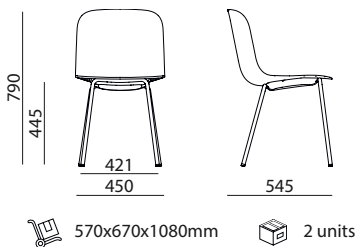

# Guri Non-Stackable

Ander Lizaso

Non-stackable chair without arms, with powder coated steel tubular base of Ø16mm.

Seat and backrest in one-piece polypropylene + fiberglass.

Unupholstered, upholstered seat only or fully upholstered. With polypropylene glides, felt glides at an additional cost.