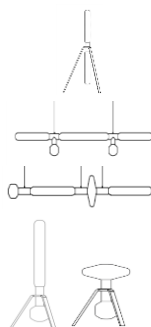

* Installation mandatory by Lasvit technicians

CL009SA	And Why Not! / Pendant / Clear	Dia 1500 x H 1450 mm	Dia 59 1/16" x H 57 1/16"	14 300
---------	--------------------------------	----------------------	---------------------------	--------

Candy by Campana Brothers

* Installation mandatory by Lasvit technicians

CL013SB	Candy / Ring Chandelier / By Design (Colored)	Dia 1500 x H 800 mm	Dia 59 1/16" x H 31 1/2"	46 500
CL013SA	Candy / Sphere Chandelier / By Design (Colored)	Dia 830 x H 2052 mm	Dia 32 11/16" x H 80 13/16"	77 800

Cipher by Yabu Pushelberg

CL036FA	Cipher / Floor Lamp / Clear	H 980 x L 530 mm	H 38 9/16" x L 20 7/8"	2 840
CL036PB	Cipher / Pendant Horizontal / Long / Clear	L 1630 x OH 2000 mm	L 64 3/16" x OH 78 3/4"	5 700
CL036PA	Cipher / Pendant Horizontal / Short / Clear	L 1340 x OH 2000 mm	L 52 3/4" x OH 78 3/4"	5 510
CL036TB	Cipher / Table Lamp / Large / Clear	Dia 310 x H 650 mm	Dia 12 3/16" x H 25 9/16"	2 890
CL036TA	Cipher / Table Lamp / Small / Clear	H 390 x L 300 mm	H 15 3/8" x L 11 13/16"	2 970
CL036WA	Cipher / Wall Sconce / Clear	H 920 x L 120 mm	H 36 1/4" x L 4 3/4"	1 890

Clover by Michael Young

CL016PA	Clover / Pendant 3 / Sandblasted	Dia 545 x H 288 mm + L	Dia 21 7/16" x H 11 5/16" + L	2 840
CL016PB	Clover / Pendant 6 / Sandblasted	Dia 545 x H 546 mm + L	Dia 21 7/16" x H 21 1/2" + L	4 270
CL016TA	Clover / Table Lamp / Sandblasted	Dia 310 x H 560 mm + L	Dia 12 3/16" x H 22 1/16" + L	2 180